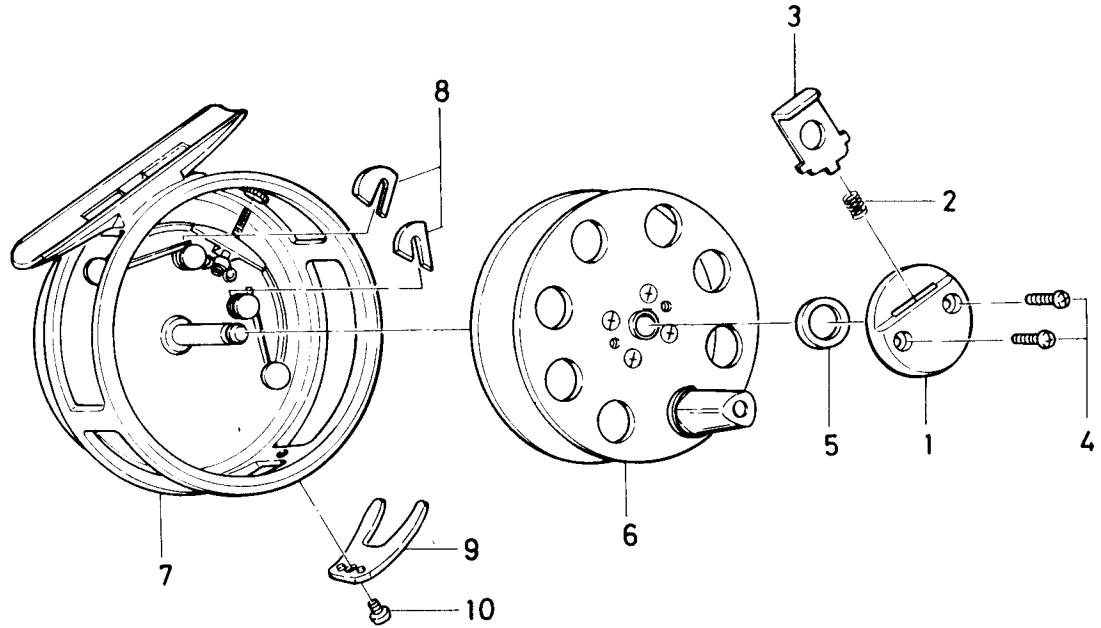

FLY REEL **730**

AVERY[™]
PV119G

Key No.	Parts No.	Parts Name
1	130-4701	Cover
2	144-1801	Spool stopper spring
3	541-3401	Spool stopper
4	B05-5001	Cover screw
5	375-3801	Cover washer
6	734-6501	Spool
7	701-6401	Body
8	030-6901	Click claw
9	310-2201	Line guard
10	350-8912	Line guard screw